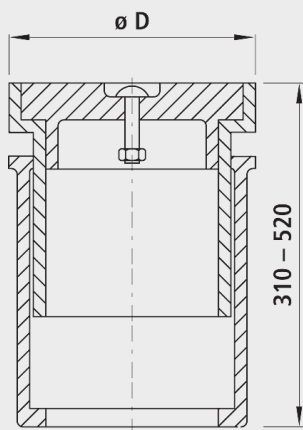

# Street cap EASY-LIFT, size 1

458200

## Material

- Housing: Cast EN-GJL -200 (GG 20)
- Cover: Fibre glass reinforced plastic
- Chain: Stainless steel

	Size	ø D (mm)	weight (kg)	NPK No. 411	NPK No. 412
4582000000	1	205	18.500	872112	872212