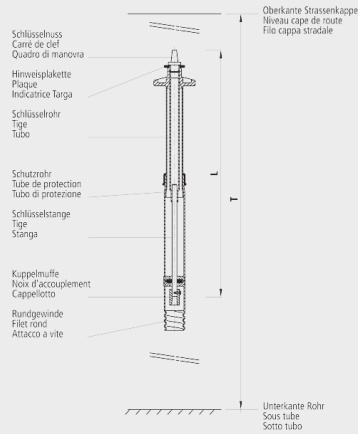

Installation kit tele, long, for Hawlinger

9612

Application

- For all Hawlinger fittings

Characteristics

- The 180° rotation is marked with a blue sign plate.
- The telescope allows a continuous alignment to the final street height.
- Retrospective extension not possible
- Hinweisplakette (Nr. 9119999998) gelb
- Hinweisplakette (Nr. 9119999999) blau

Material

- Einbaugarnituren
 - Schutzrohr aus PE
 - Schlüsselnuss Sphäroguss EN-GJS-400 (GGG 40), verzinkt
 - Kuppelmuffe Sphäroguss EN-GJS-400 (GGG 40), verzinkt
 - Schlüsselstangen Stahl verzinkt

	DN	L (mm)	D (mm)	weight (kg)	NPK No. 411	NPK No. 412
961200000	1½"	1000-1450	1450-1950	3.700	871343	871457