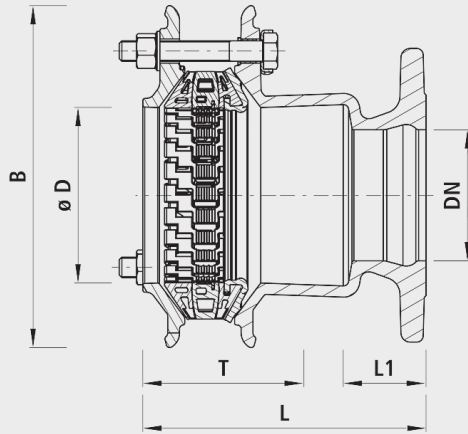

Flange adapter HAWLE-SYNOFLEX, PN 16

7205

Application

- The longer range coupling HAWLESYNOFLEX is the economical alternative to welding technology. It is used in the drinking water supply and waste water disposal. It is used for a shear-protected connection of all the customary types of pipes made from cast, steel, PE, and PVC or for connecting pipes with different external diameters, as well as in poor weather conditions in particular. Shear protection is not guaranteed when using fiber cement pipes.

Characteristics

- Permissible angle up to max. 8° (+/-4° per socket)
- Flange connection compound - according to EN 1092-2
- Operating temperature - max. 40 °C
- SGVW certified
- Pressure PN 16

Material

- Housing
  - Spheroidal graphite cast iron EN-GJS-400 (GGG 40)
  - EWS coating according to GSK, RAL-GZ 662, coating thickness min. 250 µm
- Seals
  - EPDM
- SYNOFLEX-Ring
  - POM
- Pull protection element
  - Steel, protected against corrosion
  - Mounted on every individual support element
- Bolts
  - greased for life
  - with INOX antirotation lock

Caution

- For the fiber cement pipes tensile strength is not guaranteed.
- A supporting sleeve must be used without fail for high tensile connections of PE pipes.
- The maximum insertion depth must not be exceeded, in order to ensure a gap is maintained between the pipes or before the stop.