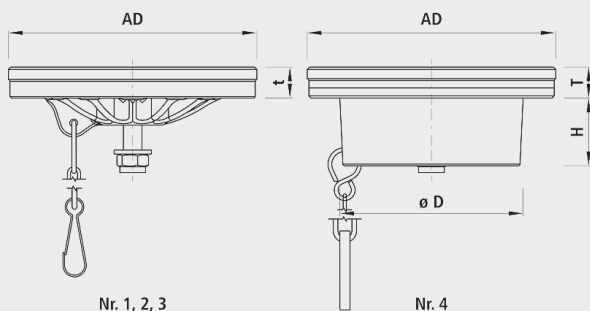

Restoration cover, size 0

4574

Types

- 1 = Hawle and VonRoll
- 2 = Camponovo
- 3 = Suba
- 4 = Hawle with collar

Application

- Compatible with old street cap designs

Characteristics

- Durable magnets guarantee a secure fitting
- Do not rust together or fuse together in the cold
- Glass fibre cover can be easily opened at all times
- Chemically resistant to oil, salt solutions, combustibles and fuels
- Temperature and UV-resistant
- reduced noise emission

	Size	Type	AD (mm)	ø D	T (mm)	H (mm)	weight (kg)
4574000010	0	1	124		18		0.400
4574100010	0	2	118		18		0.400
4574200010	0	3	124		13		0.400
4574000011	0	4	124	90	18	40	0.400